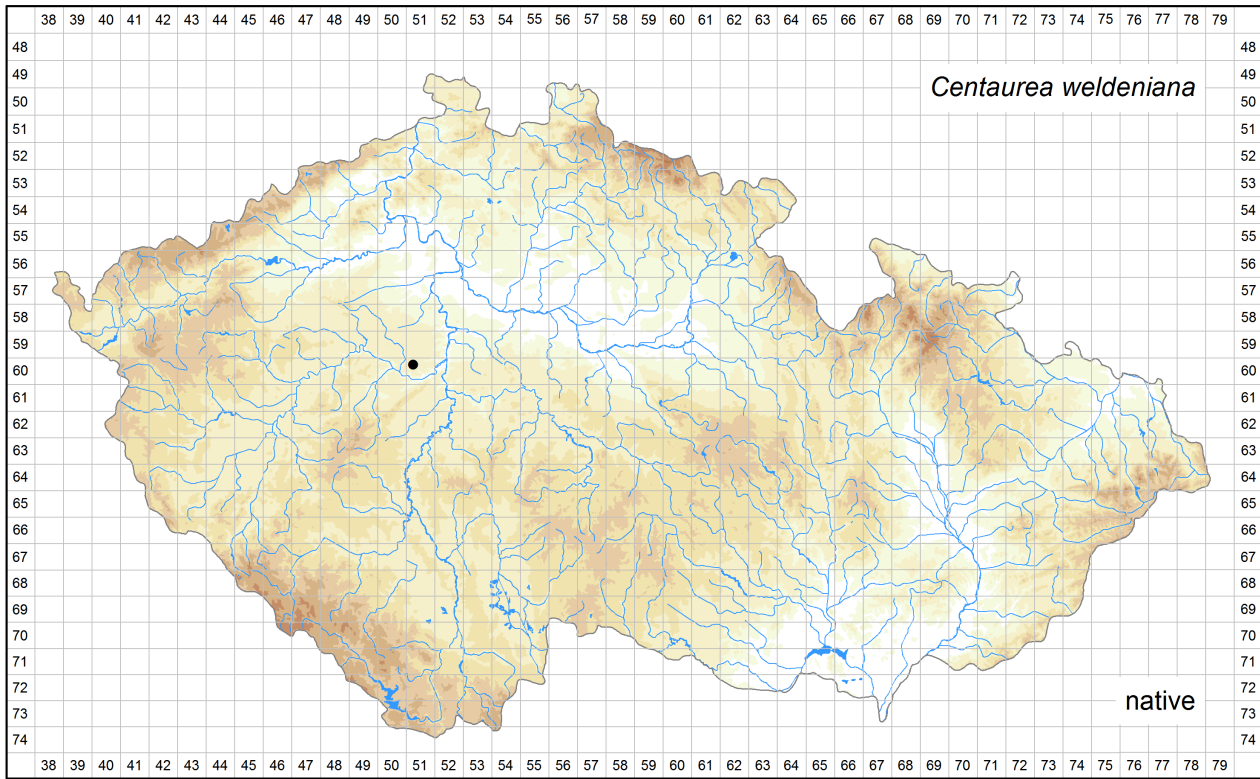

Distribution of *Centaurea weldeniana* in the Czech Republic

Author of the map: Petr Kouček

Map produced on: 06-02-2017

Database records used for producing the distribution map of *Centaurea weldeniana* published in Preslia.

Coordinate system: WGS84.

The mapping symbols used in the distribution map to indicate the different attributes of the occurrence in a particular grid cell.

Attribute distinguished	Symbol	Attribute state
None	●	all records
Time	●	recent occurrence (at least one record since 2000)
	●	old occurrence (all records before 2000, or demonstrably being extirpated from all localities after 2000, or all records undated)
Origin	●	native (at least one record)
	×	alien
Source data	●	a revised herbarium specimen (at least one record)
	▲	all other
All	?	only record(s) uncertain regarding identification and/or locality

The records listed below are arranged according to the grid numbers and given in their original language, usually in Czech, German or Latin. The following header fields are used: původní jméno – original name (original identification, received as or published as); lokalita – locality; nejbližší obec – nearest city, town or village; souřadnice – geographic coordinates; nadmořská výška – altitude; fytochorion – phytogeographical district; datum – date; nálezce – author of the field record or collector; pramen – source; herbář – herbarium collection; projekt – project; poznámka – comments imported into the Pladias database or added later; původnost - geographic origin (původní - native; nepůvodní - alien); ID – record ID.

6051a

lokalita: in stepposis prope lapidicinas Amerika dictas, haud procul arcem Karlův Týn

nejbližší obec: Mořina, okres Beroun

souřadnice: 49°57'26.00"N, 14°11'33.00"E, ± 1000m

fytochorion: 8. Český kras