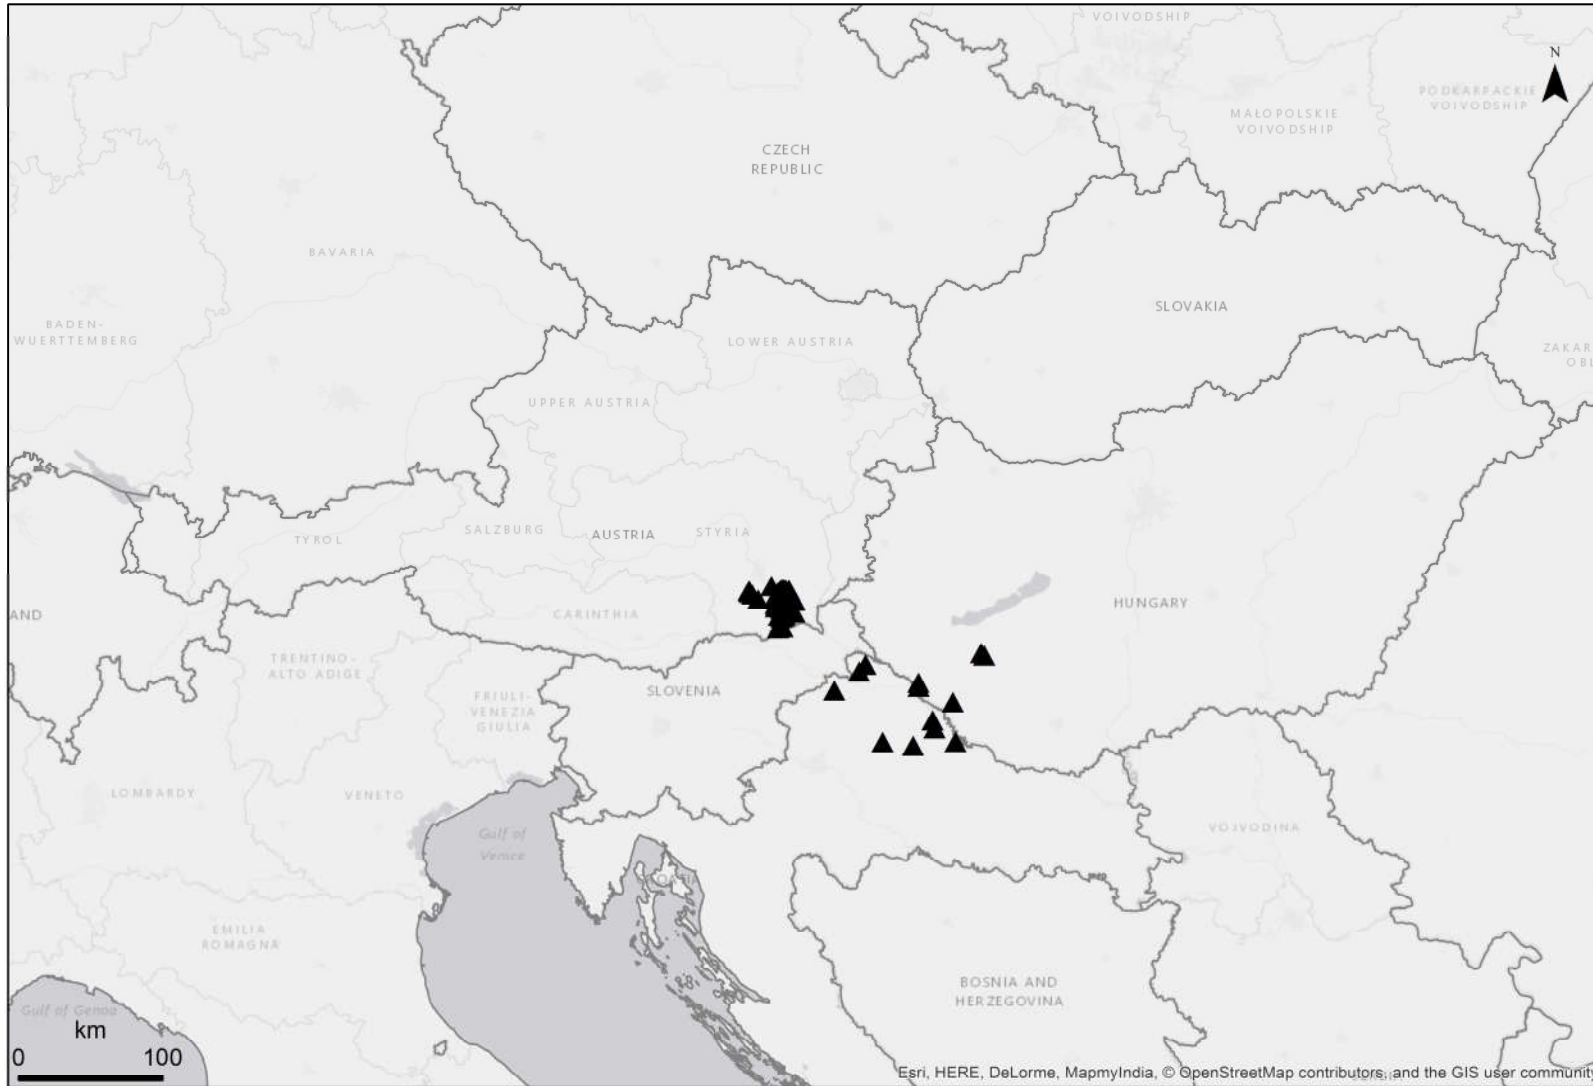

Electronic Appendix 5. Distribution maps for the species of in *Rubus* ser. *Sylvatici* in the Pannonian Basin and adjacent regions.

Distribution of *Rubus ferox* Vest based on localities supported by herbarium vouchers.

Distribution of *Rubus juennensis* Leute & W. Maurer based on localities supported by herbarium vouchers.

Distribution of *Rubus macrophyllus* Weihe & Nees in the Pannonian Basin and adjacent regions based on localities supported by herbarium vouchers. Occurrences in Germany, Poland, Switzerland and the Czech Republic are excluded from the map!

Distribution of *Rubus maureri* Király, Trávníček & Žíla based on localities supported by herbarium vouchers.

Distribution of *Rubus salzmannii* W. Maurer based on localities supported by herbarium vouchers.

Distribution of *Rubus venosus* W. Maurer based on localities supported by herbarium vouchers.

Distribution of *Rubus wimmerianus* (Sprib. ex Sudre) Sprib. in the Pannonian Basin and adjacent regions based on localities supported by herbarium vouchers. Occurrences in Poland and the Czech Republic are excluded from the map!