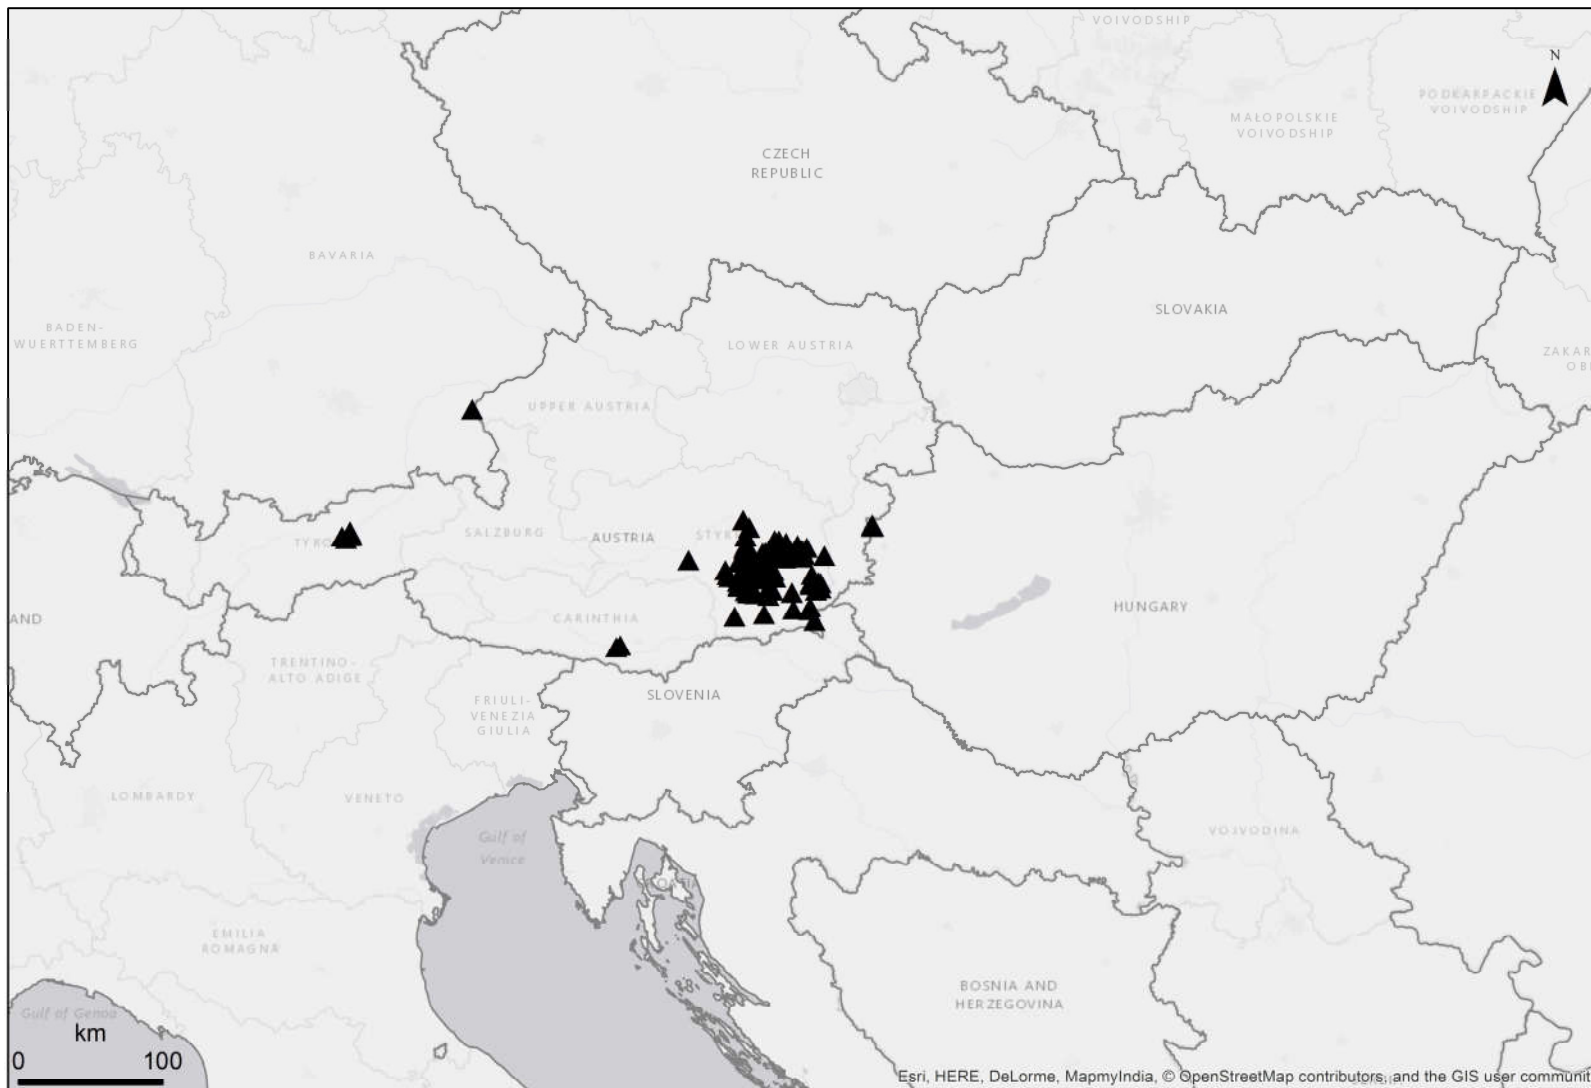

Electronic Appendix 5. Distribution maps for the species of in *Rubus* ser. *Sylvatici* in the Pannonian Basin and adjacent regions.

Distribution of *Rubus ferox* Vest based on localities supported by herbarium vouchers.

Distribution of *Rubus juennensis* Leute & W. Maurer based on localities supported by herbarium vouchers.

Distribution of *Rubus macrophyllus* Weihe & Nees in the Pannonian Basin and adjacent regions based on localities supported by herbarium vouchers. Occurrences in Germany, Poland, Switzerland and the Czech Republic are excluded from the map!

Distribution of *Rubus maureri* Király, Trávníček & Žíla based on localities supported by herbarium vouchers.

Distribution of *Rubus salzmannii* W. Maurer based on localities supported by herbarium vouchers.

Distribution of *Rubus venosus* W. Maurer based on localities supported by herbarium vouchers.

Distribution of *Rubus wimmerianus* (Sprib. ex Sudre) Sprib. in the Pannonian Basin and adjacent regions based on localities supported by herbarium vouchers. Occurrences in Poland and the Czech Republic are excluded from the map!