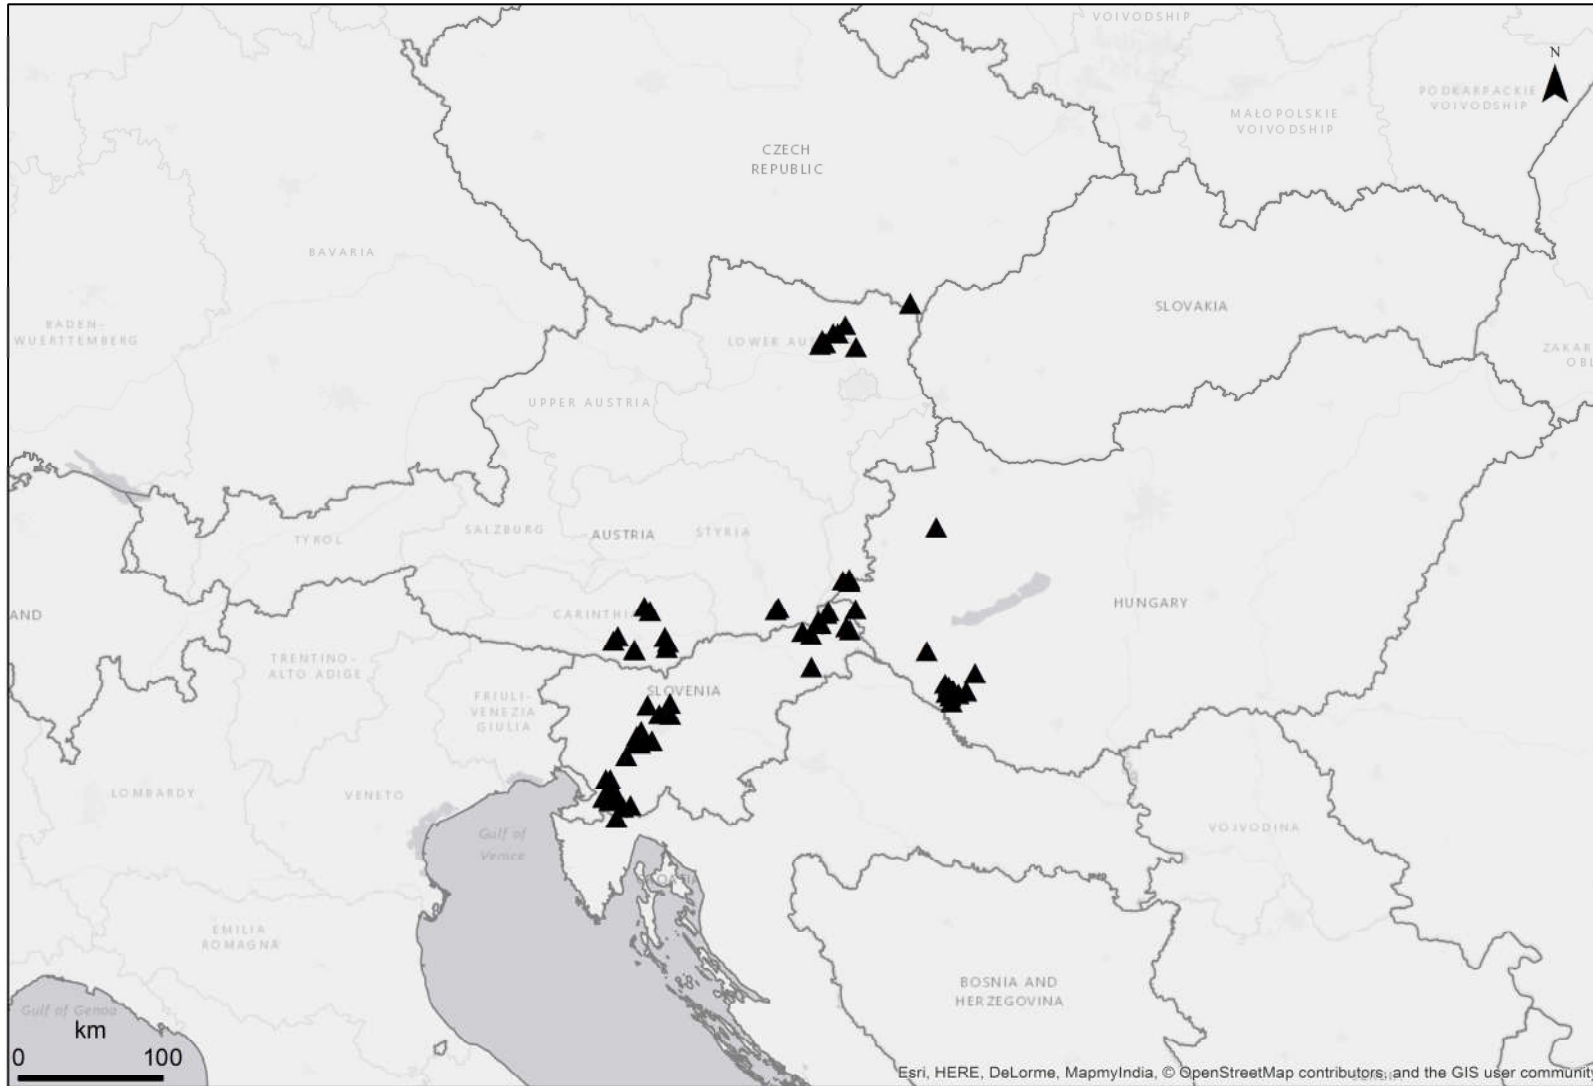

Electronic Appendix 5. Distribution maps for the species of in *Rubus* ser. *Sylvatici* in the Pannonian Basin and adjacent regions.

Distribution of *Rubus ferox* Vest based on localities supported by herbarium vouchers.

Distribution of *Rubus juennensis* Leute & W. Maurer based on localities supported by herbarium vouchers.

Distribution of *Rubus macrophyllus* Weihe & Nees in the Pannonian Basin and adjacent regions based on localities supported by herbarium vouchers. Occurrences in Germany, Poland, Switzerland and the Czech Republic are excluded from the map!

Distribution of *Rubus maureri* Király, Trávníček & Žíla based on localities supported by herbarium vouchers.

Distribution of *Rubus salzmannii* W. Maurer based on localities supported by herbarium vouchers.

Distribution of *Rubus venosus* W. Maurer based on localities supported by herbarium vouchers.

Distribution of *Rubus wimmerianus* (Sprib. ex Sudre) Sprib. in the Pannonian Basin and adjacent regions based on localities supported by herbarium vouchers. Occurrences in Poland and the Czech Republic are excluded from the map!