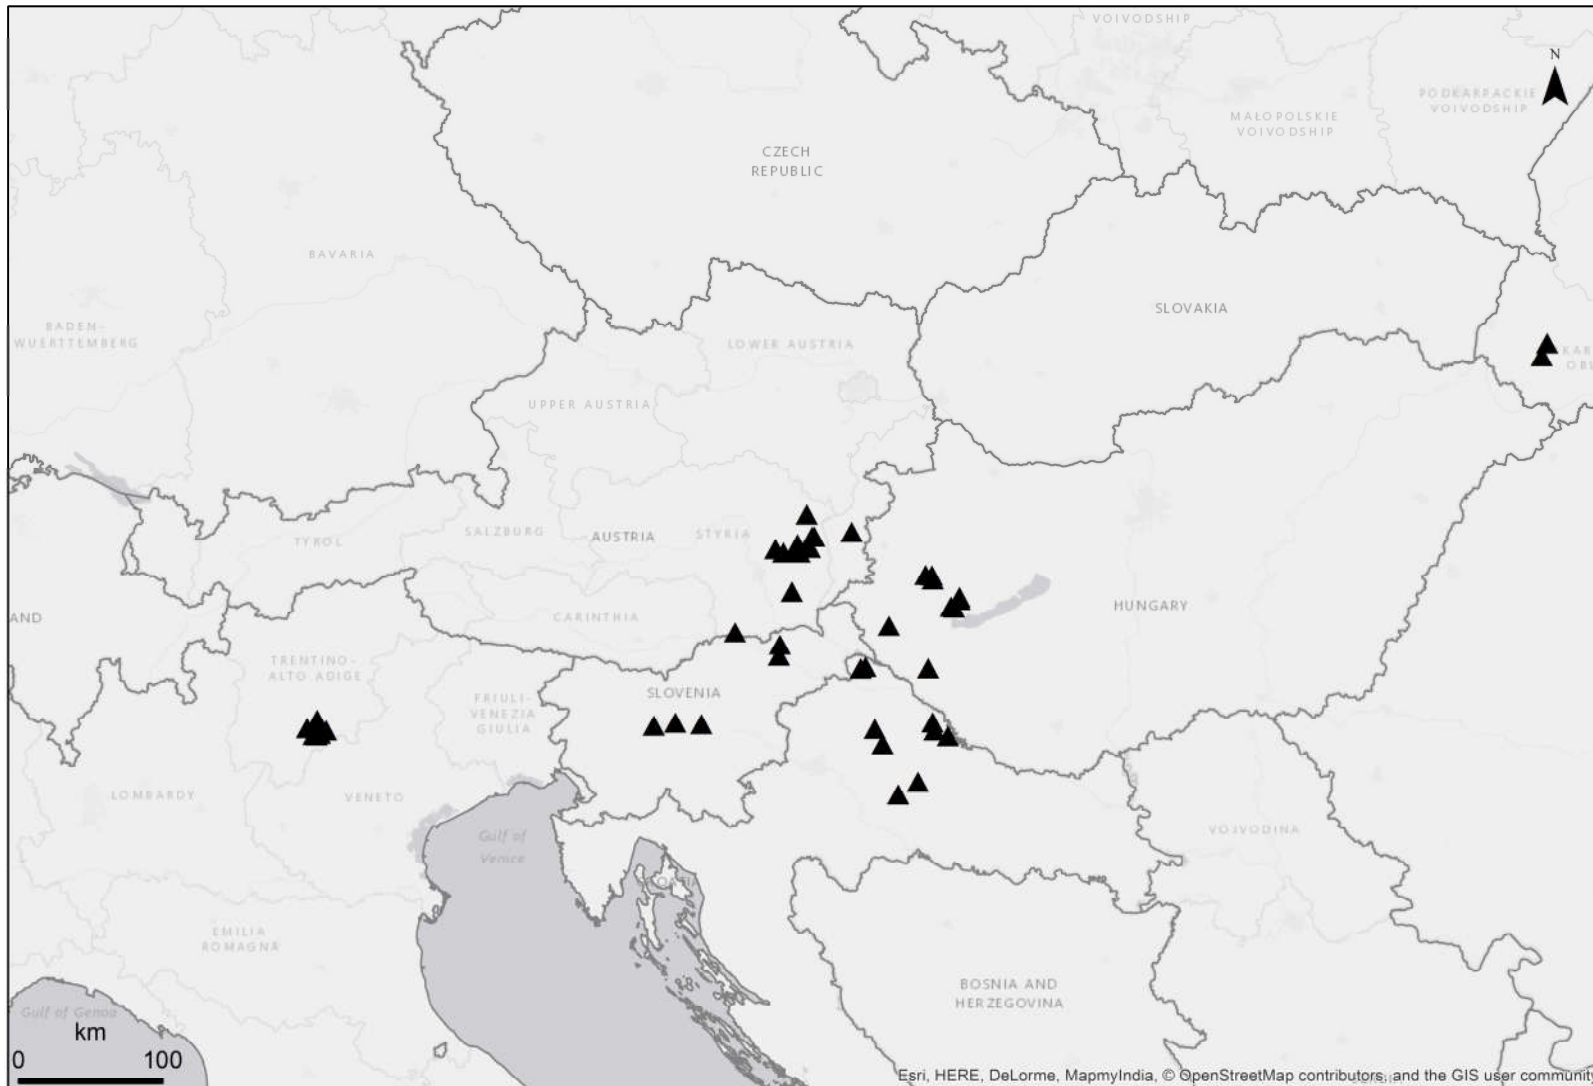

Electronic Appendix 5. Distribution maps for the species of in *Rubus* ser. *Sylvatici* in the Pannonian Basin and adjacent regions.

Distribution of *Rubus ferox* Vest based on localities supported by herbarium vouchers.

Distribution of *Rubus juennensis* Leute & W. Maurer based on localities supported by herbarium vouchers.

Distribution of *Rubus macrophyllus* Weihe & Nees in the Pannonian Basin and adjacent regions based on localities supported by herbarium vouchers. Occurrences in Germany, Poland, Switzerland and the Czech Republic are excluded from the map!

Distribution of *Rubus maureri* Király, Trávníček & Žíla based on localities supported by herbarium vouchers.

Distribution of *Rubus salzmannii* W. Maurer based on localities supported by herbarium vouchers.

Distribution of *Rubus venosus* W. Maurer based on localities supported by herbarium vouchers.

Distribution of *Rubus wimmerianus* (Sprib. ex Sudre) Sprib. in the Pannonian Basin and adjacent regions based on localities supported by herbarium vouchers. Occurrences in Poland and the Czech Republic are excluded from the map!