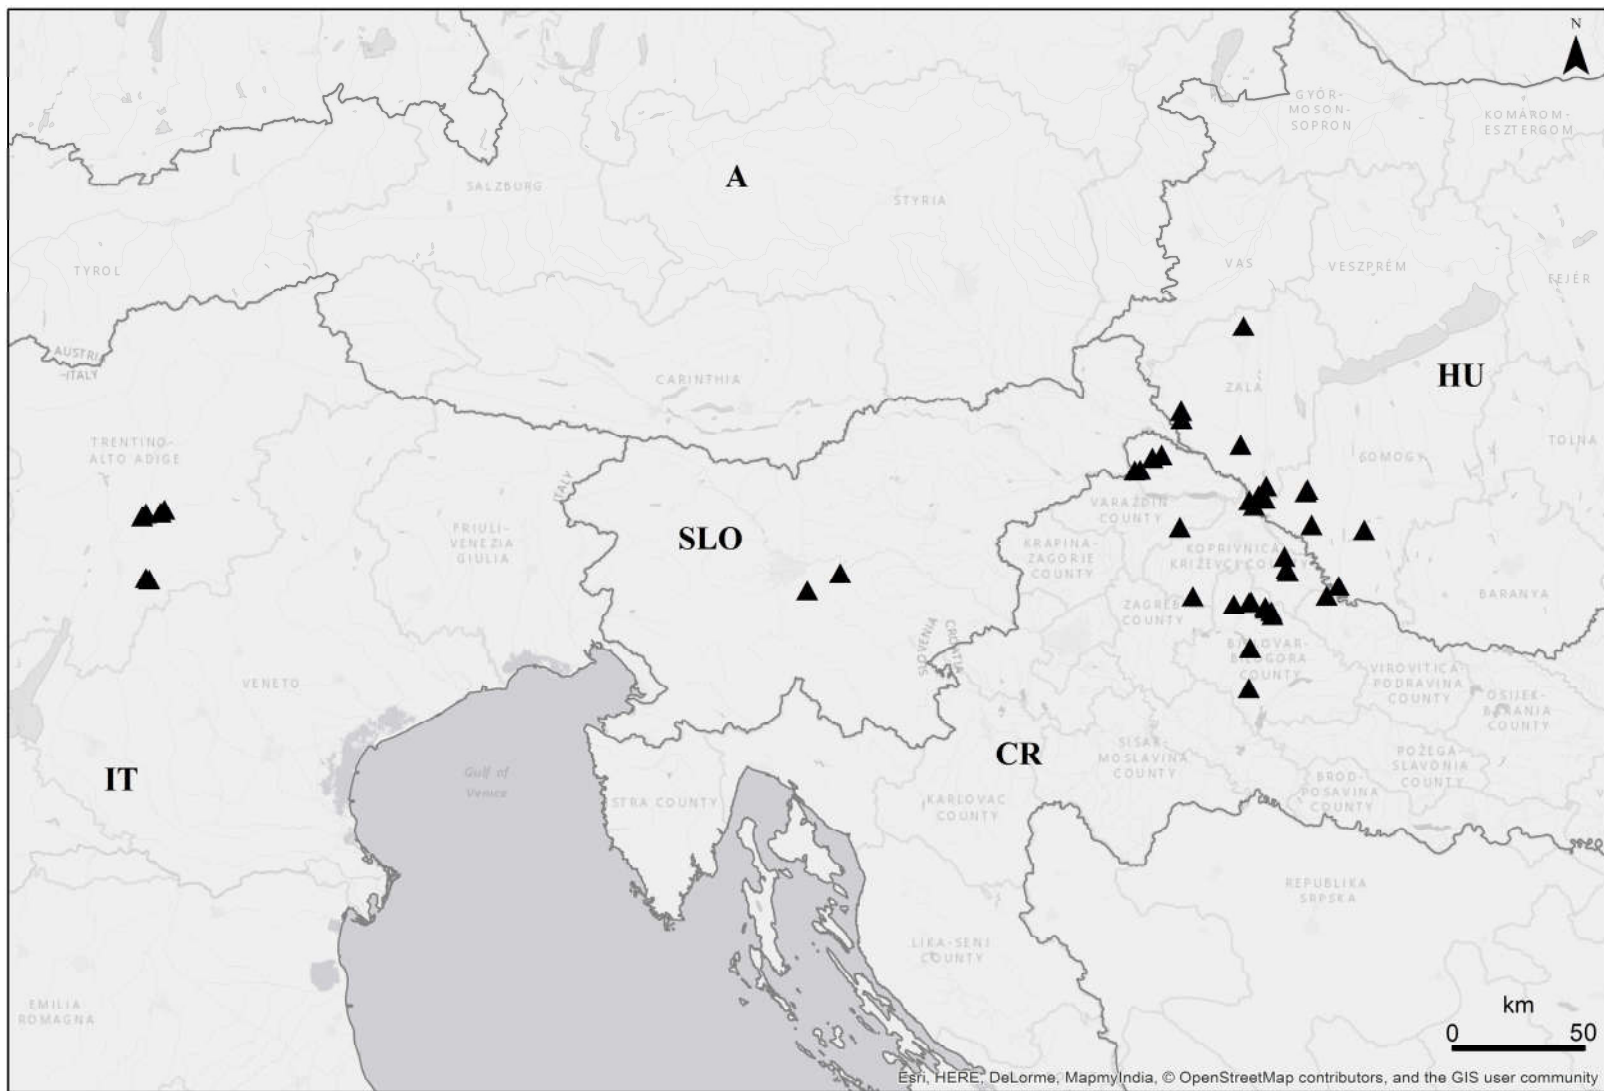

Electronic Appendix 5. Distribution maps for the species of in *Rubus* ser. *Sylvatici* in the Pannonian Basin and adjacent regions.

Distribution of *Rubus ferox* Vest based on localities supported by herbarium vouchers.

Distribution of *Rubus juennensis* Leute & W. Maurer based on localities supported by herbarium vouchers.

Distribution of *Rubus macrophyllus* Weihe & Nees in the Pannonian Basin and adjacent regions based on localities supported by herbarium vouchers. Occurrences in Germany, Poland, Switzerland and the Czech Republic are excluded from the map!

Distribution of *Rubus maureri* Király, Trávníček & Žíla based on localities supported by herbarium vouchers.

Distribution of *Rubus salzmannii* W. Maurer based on localities supported by herbarium vouchers.

Distribution of *Rubus venosus* W. Maurer based on localities supported by herbarium vouchers.

Distribution of *Rubus wimmerianus* (Sprib. ex Sudre) Sprib. in the Pannonian Basin and adjacent regions based on localities supported by herbarium vouchers. Occurrences in Poland and the Czech Republic are excluded from the map!