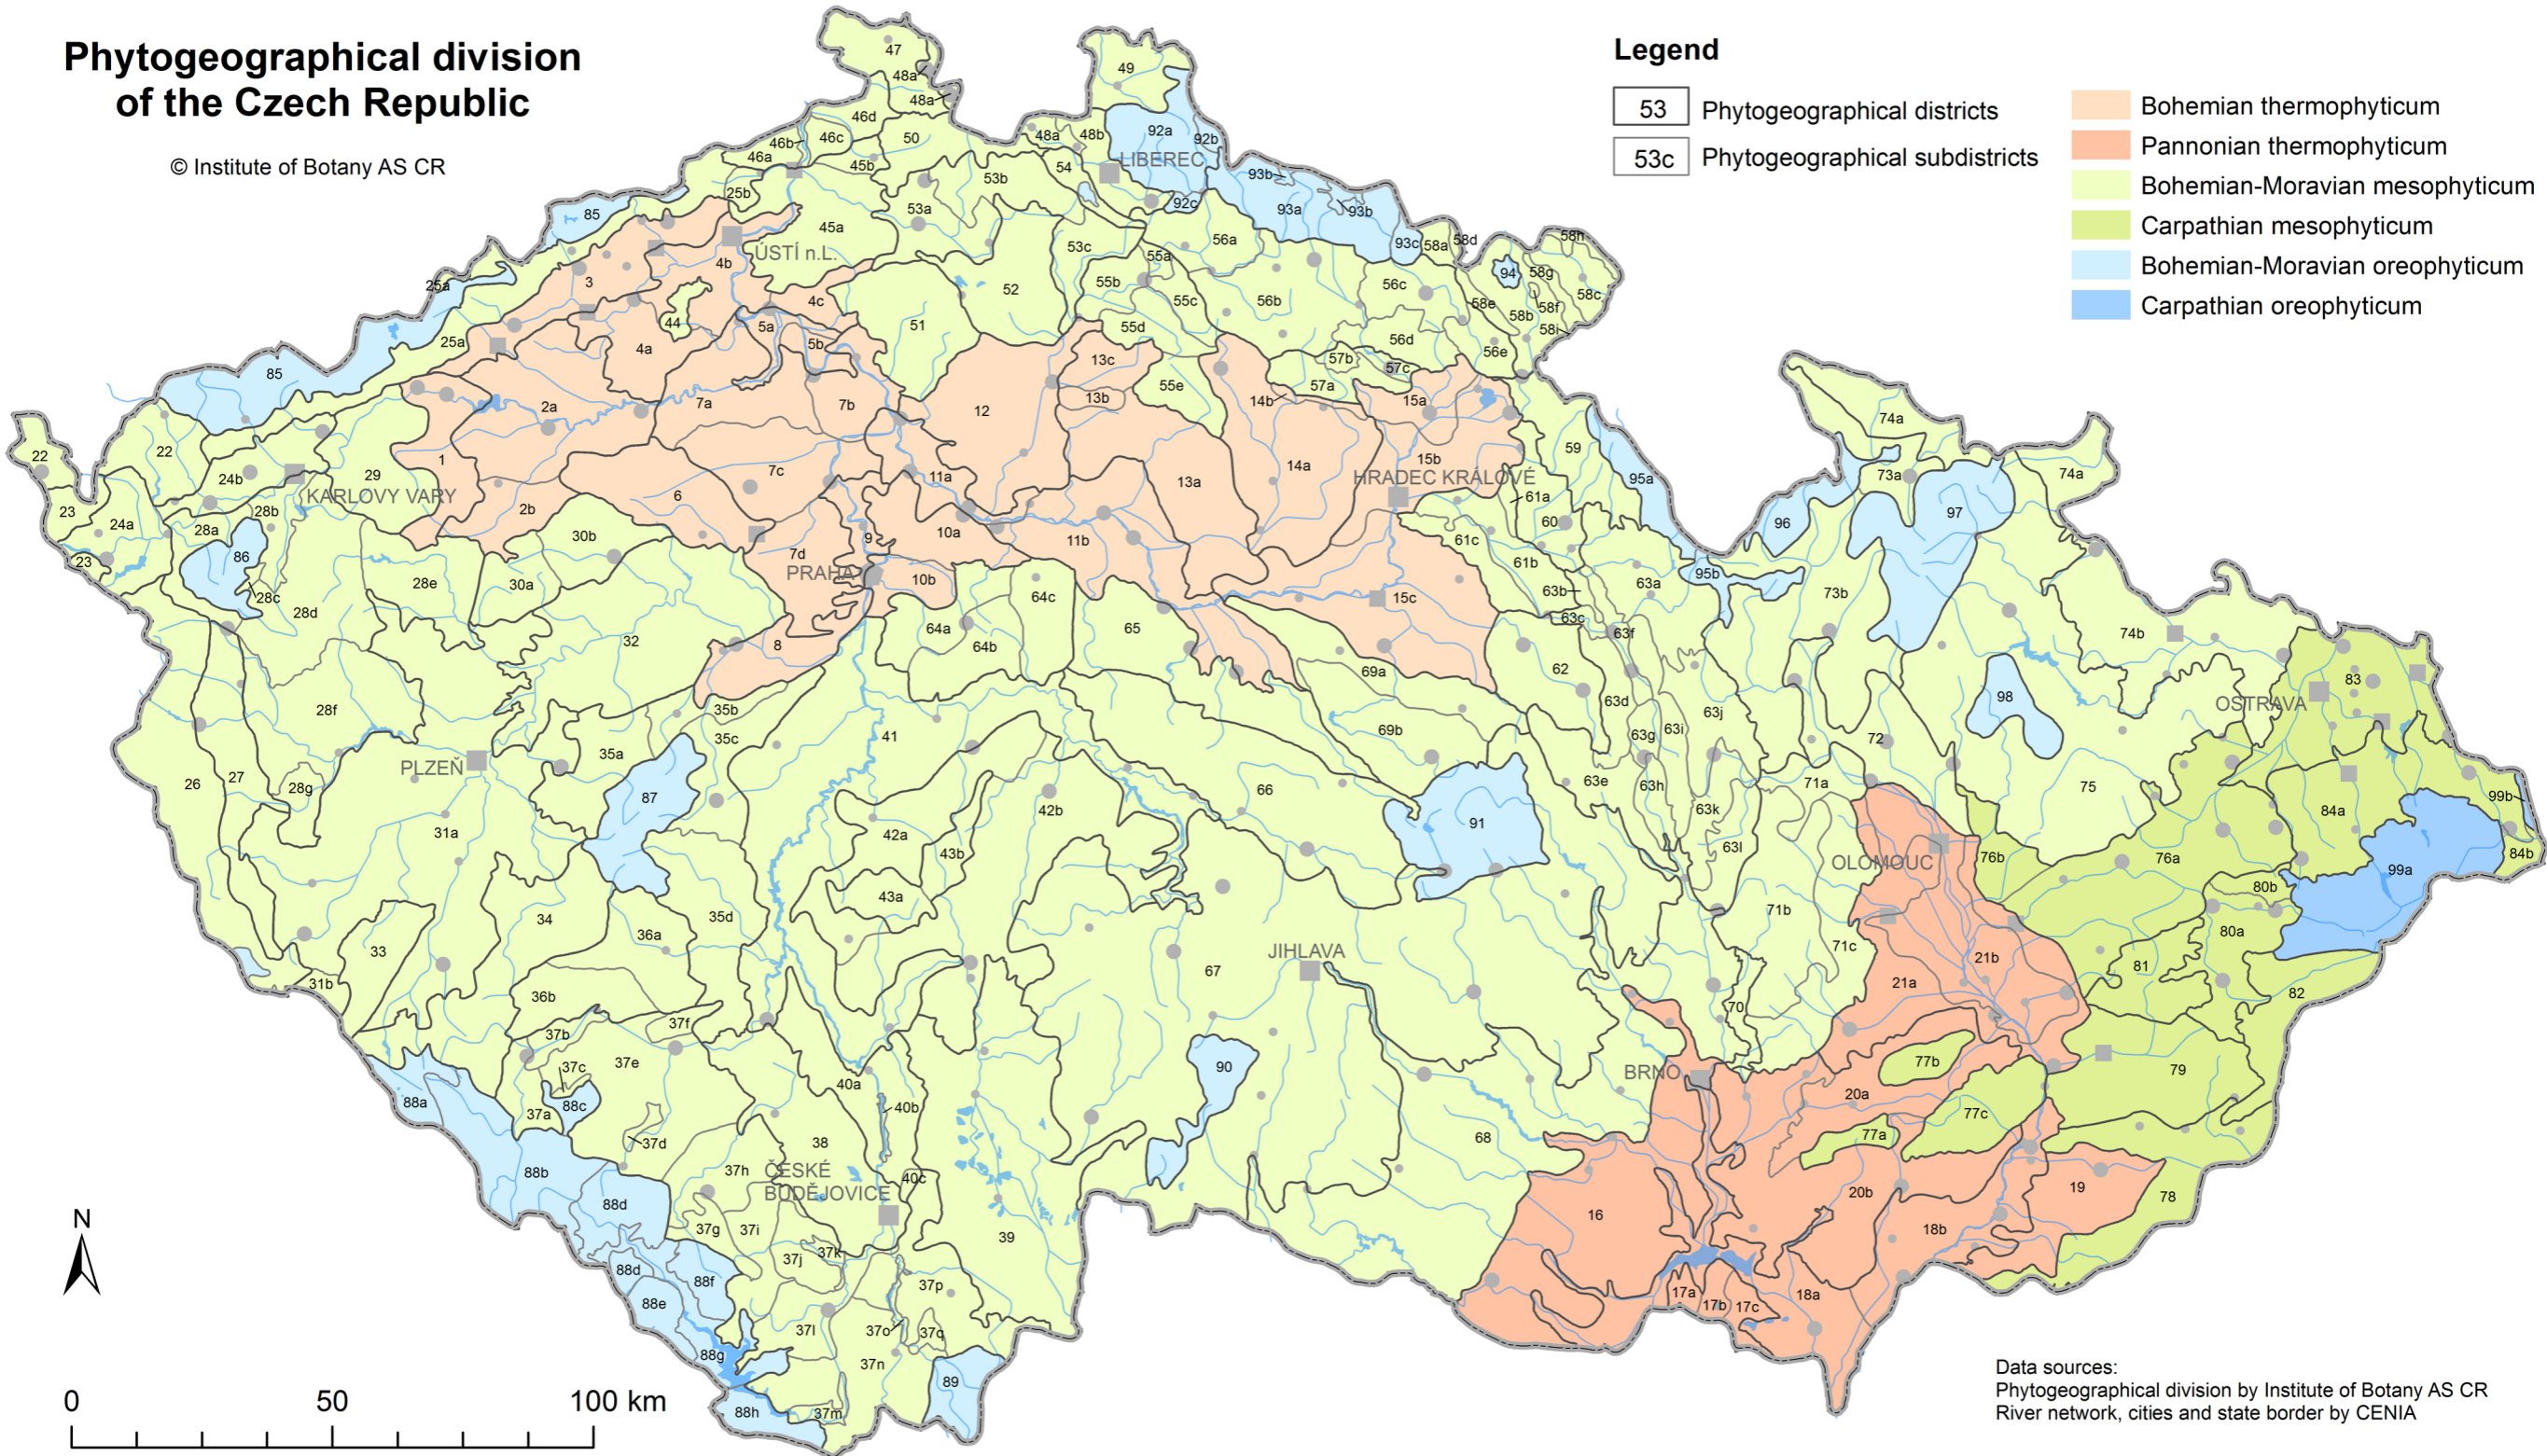

Phytogeographical division of the Czech Republic

© Institute of Botany AS CR

Legend

- 53 Phytogeographical districts
- 53c Phytogeographical subdistricts

- Bohemian thermophyticum
- Pannonian thermophyticum
- Bohemian-Moravian mesophyticum
- Carpathian mesophyticum
- Bohemian-Moravian oreophyticum
- Carpathian oreophyticum

Data sources:
Phytogeographical division by Institute of Botany AS CR
River network, cities and state border by CENIA